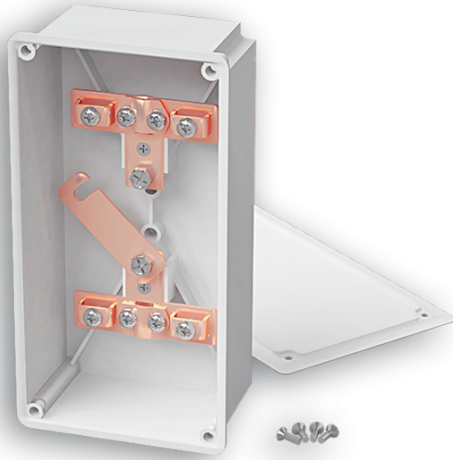

DATASHEET**002862****EARTH BOX (COPPERED Fe) 5 IN + 5 OUT**

Dimensions WxHxD (mm)	100x200x60
EAN	5600307039007
Color	White
Tariff Code	85371099
Gross Weight (Kg)	0.45
Volume (m³)	0.0031

Protection and Security

Installation Temperature	Mín: -5°C Máx: 40°C
---------------------------------	---------------------

Electrical Features

Frequency	50Hz
Connection Capacity	Entradas: 1x25mm ² + 4x16mm ² Saídas: 1x25mm ² + 4x16mm ²